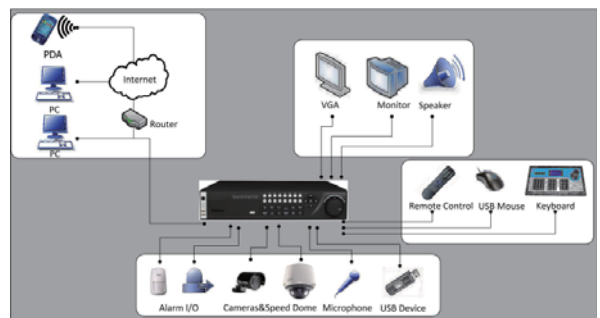

DS-9004/9008/9016HFI-S Embedded Hybrid DVR

Key Features

- H.264 video compression
- 3 independent local video output (VGA, MAIN and AUX video/audio out)
- Up to 32 simultaneous users
- Advanced motion detection
- Easy back-up to USB and optical drives
- Support up to 8 SATA hard disk drives
- Support dual stream