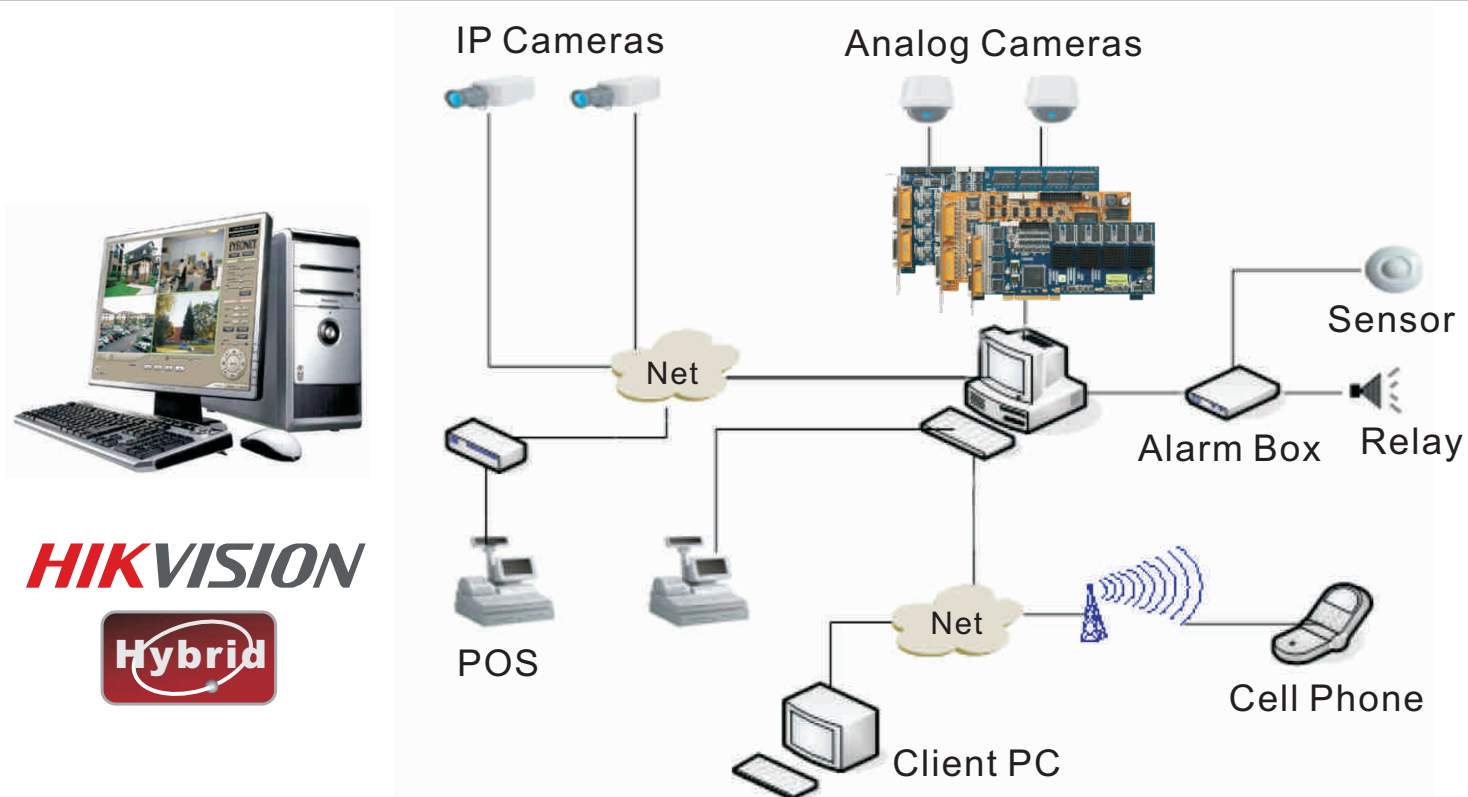

DVR Card

DV-HC-DS4016HCI

2CIF Real Time Recording Main Features

HIKVISION

H.264 hardware compression

D1 maximum resolution

Stack up to 64 channels

Hybrid with IP camera

High video quality

iPhone Blackberry, PDA

LOW CPU occupancy

Less storage usage

Support Windows 2000/XP/2003/Vista/7

DVR Server Function Diagram

HIKVISION
Hybrid

Video/Audio Input	
Video Input	16ch
Video Input Interface	BNC (1.0Vp-p, 75Ω)
Audio Input	16ch
Audio Input Interface	BNC (2.0Vp-p, 1kΩ)
Video/Audio Output	
Video Compression	H.264
Audio Compression	OggVorbis, 16Kbps
VGA Display	4CIF: 25fps(PAL)/30fps(NTSC)
Encode Resolution	4CIF/DCIF/2CIF/CIF/QCIF
Recording/Playback	4CIF: 10-12fps DCIF: 20-22fps 2CIF/CIF: 25(P)/30(N)fps
Dual Stream	Yes
Bit Rate	32Kbps~2Mbps Per Channel
General	
Power Consumption	<22w
Operating Temperature	-10°C~ 50°C
Humidity	10% ~ 90%
Dimensions	250mmx106mm
System Requirement	
OS	Windows 2000 / XP / 2003 / Vista / 7
CPU	Intel series
Motherboard	Based on Intel 845 / 865 / 915 / 925 / 945 / 965 / Core2 / Core4 Chipset
Memory	256MB or above
Display Adapter	Display Adapter Driver Must Support BLT.