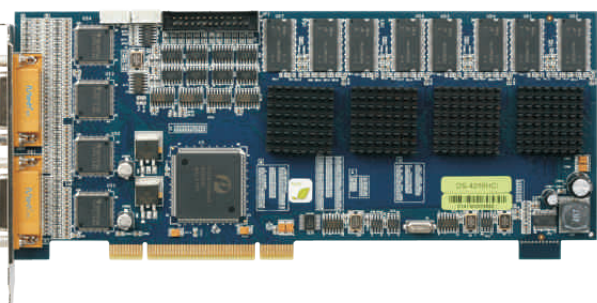

DVR Card

DV-HC-DS4016HCI

2CIF Real Time Recording Main Features

HIKVISION

H.264 hardware compression

D1 maximum resolution

Stack up to 64 channels

Hybrid with IP camera

High video quality

iPhone Blackberry, PDA

LOW CPU occupancy

Less storage usage

Support Windows 2000/XP/2003/Vista/7

DVR Server Function Diagram

HIKVISION
Hybrid

Video/Audio Input	
Video Input	16ch
Video Input Interface	BNC (1.0Vp-p, 75Ω)
Audio Input	16ch
Audio Input Interface	BNC (2.0Vp-p, 1kΩ)
Video/Audio Output	
Video Compression	H.264
Audio Compression	OggVorbis, 16Kbps
VGA Display	4CIF: 25fps(PAL)/30fps(NTSC)
Encode Resolution	4CIF/DCIF/2CIF/CIF/QCIF
Recording/Playback	4CIF: 10-12fps DCIF: 20-22fps 2CIF/CIF: 25(P)/30(N)fps
Dual Stream	Yes
Bit Rate	32Kbps~2Mbps Per Channel
General	
Power Consumption	<22w
Operating Temperature	-10°C~ 50°C
Humidity	10% ~ 90%
Dimensions	250mmx106mm
System Requirement	
OS	Windows 2000 / XP / 2003 / Vista / 7
CPU	Intel series
Motherboard	Based on Intel 845 / 865 / 915 / 925 / 945 / 965 / Core2 / Core4 Chipset
Memory	256MB or above
Display Adapter	Display Adapter Driver Must Support BLT.